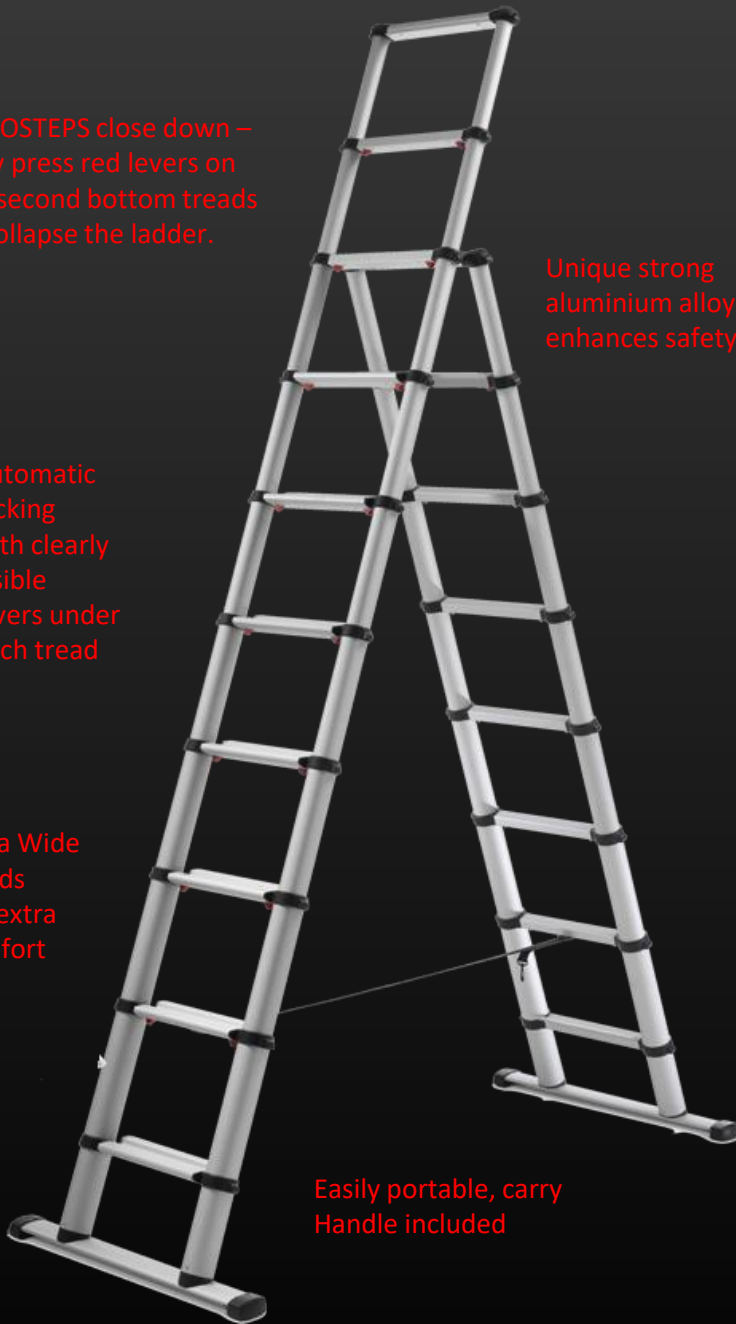

Extra Wide
treads
For extra
comfort

Unique strong
aluminium alloy
enhances safety

Easily portable, carry
Handle included

SIMPLE

The telescopic ladder is easy to pull out to the desired length and securing it before use is just as quick. When the red locking catches have unfolded under each rung, this indicates that the ladder is ready for use and can handle loads of up to 150 kg.

FLEXIBLE

With the telescopic function and the minimal turning radius, the ladders are perfect even in small spaces. The ladders can be adjusted to the optimal height to fit your needs precisely.

QUALITY, SAFETY & DESIGN

The Prime ladder is perfect for all sorts of professional work. The ladder is small and compact for storage and transportation. The triangular tube design makes the ladder.

Rubber tops, angled and grooved steps also mean that you can feel safe at all times.

PRIME LINE

With Prime we took everything we know about designing qualitative ladders and embarked on a new era. This is where safety, quality and design meets.

- Innovative triangular design for increased stability and strength
- Correct leaning angle
- Angled rubber feet and rubber tops maximise surface grip
- Friction profiles on steps to minimise risk of slipping
- Dirt channels – Maximise friction with no dirt between feet and steps
- Minimum turning radius in small spaces
- Simple to transport – Fits in all cars
- Simple and safe unlocking
- Always the right height
- Wide safety treads – Ergonomic to stand on for long periods of time
- Compact and portable – Light but strong
- Highly recyclable
- Silicon break technology
- Made of high quality anodised aluminium with glass fibre reinforced plastic fittings
- For professionals by professional